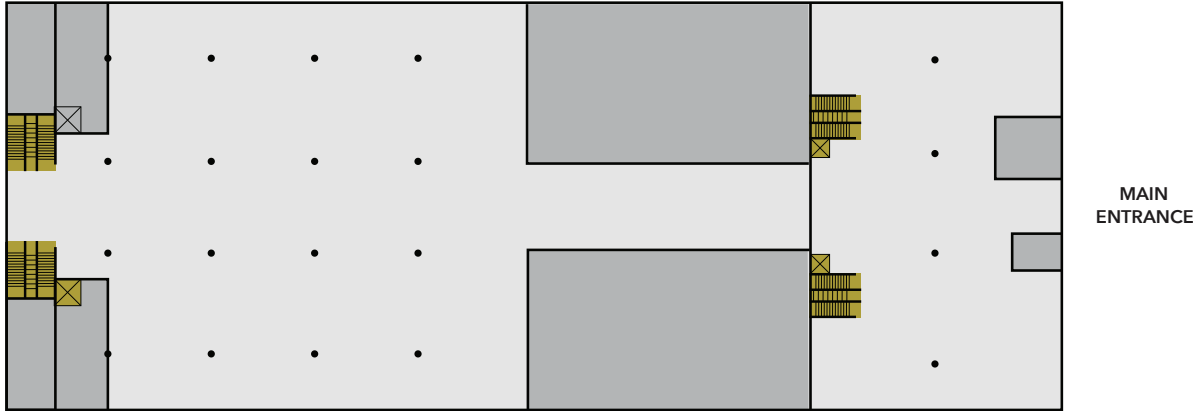

# SMITH COVE CRUISE TERMINAL AT PIER 91

## LEVEL ONE

## LEVEL TWO

SPACE	SQ. FT.	TRADESHOW BOOTHS	ROUNDS	RECEPTION	THEATER
First Floor	46,505	184	2,100	3,600	1,500
Second Floor	37,466	120	1,500	2,500	1,800
Terraces (Level Two)	12,972	-	-	500	-
All Smith Cove Cruise Terminal	96,943	160	3,600	6,600	-