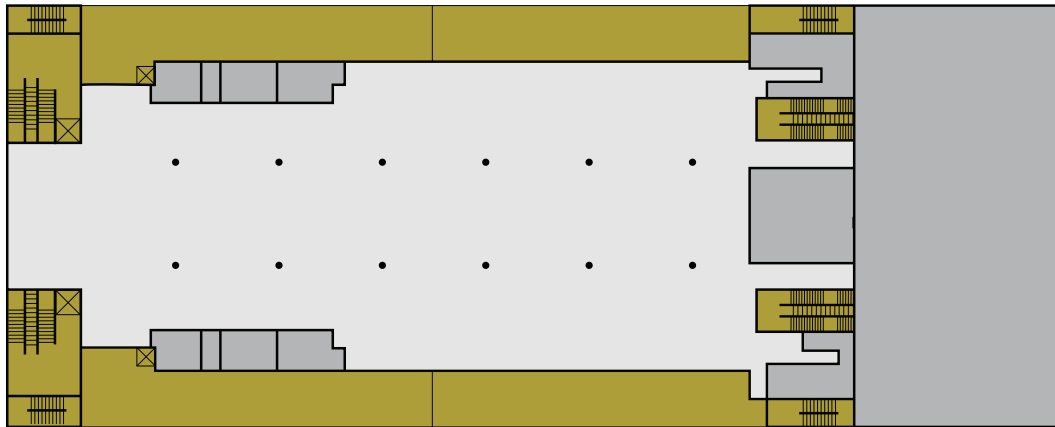

# SMITH COVE CRUISE TERMINAL AT PIER 91

## LEVEL ONE

## LEVEL TWO

SPACE	SQ. FT.	TRADESHOW BOOTHS	ROUNDS	RECEPTION	THEATER
First Floor	46,505	184	2,100	3,600	1,500
Second Floor	37,466	120	1,500	2,500	1,800
Terraces (Level Two)	12,972	-	-	500	-
All Smith Cove Cruise Terminal	96,943	160	3,600	6,600	-